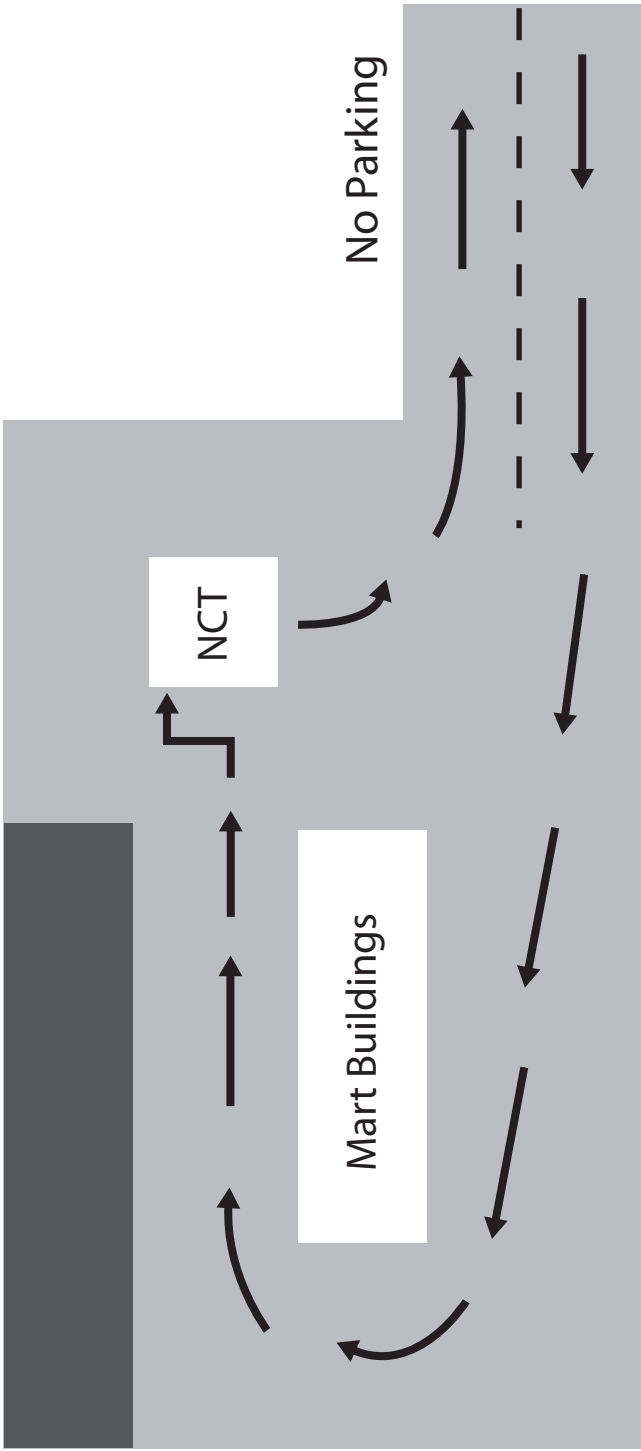

T.C. N/A	to T.C. N/A	CARLTON HOTEL HQ (SERVICE) → SCRUTINY (NCT)
DISTANCE	TIME ALLOWED	
3.50	N/A	

KILOMETERS		DIRECTION	INFORMATION	KM TOTAL REGRESS
TOTAL	INTERVAL			
0.00	0.00	 1		3.50
1.10	1.10	 2	Dingle	2.40
1.20	0.10	 3	Marina	2.10
1.80	0.70	 4		1.70
2.10	0.30	 5	Keep in Left Hand Lane Dominos Pizza on right	1.40
3.50	1.40	 6	Enter Mart Complex	0.00

T.C. N/A	to T.C. N/A	SCRUTINY (NCT) → PARC FERME CARLTON HOTEL
DISTANCE	TIME ALLOWED	
3.50	N/A	

KILOMETERS		DIRECTION	INFORMATION	KM TOTAL REGRESS
TOTAL	INTERVAL			
0.00	0.00	 1	Exit Mart Complex	3.50
1.40	1.40	 2	Keep in right hand lane	2.10
1.70	0.30	 3		1.80
2.30	0.60	 4	Marina	1.20
2.40	0.10	 5	Aquadome on right	1.10
3.50	1.10	 6	Enter Parc Ferme	0.00

2010 Circuit of Kerry Scrutiny Layout

Scrutiny

This is a one way system
NO PARKING on road into Mart Complex

No Parking

No Parking